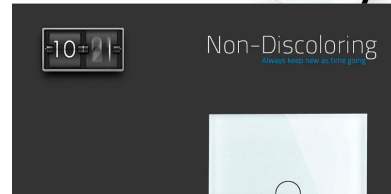

Non-Discoloring

Always keep new as time goes