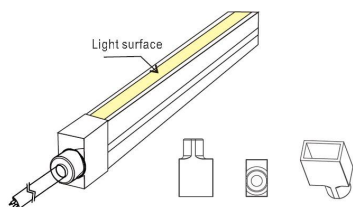

Instalación