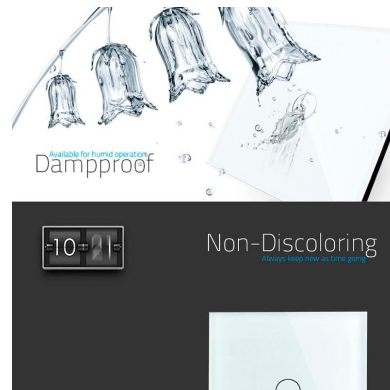

Dampproof

Available for humid operation

Non-Discoloring

Always keep new as time goes