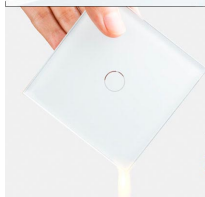

Fire retardant