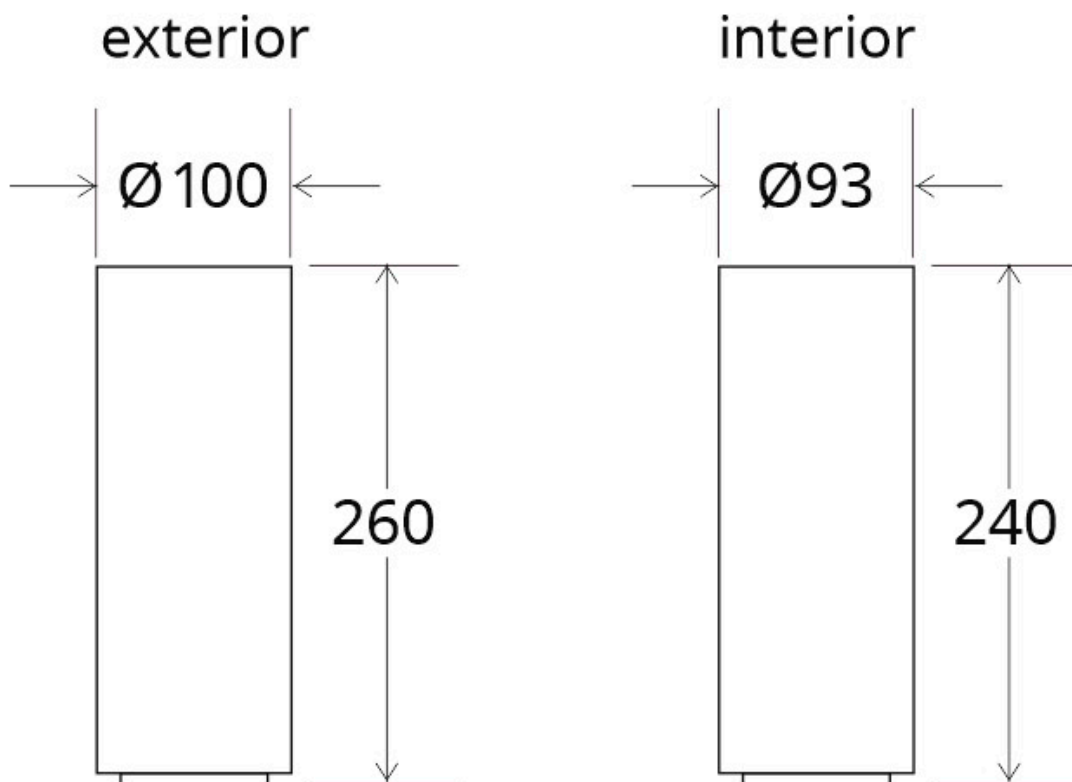

ESQUEMA DE INSTALACIÓN