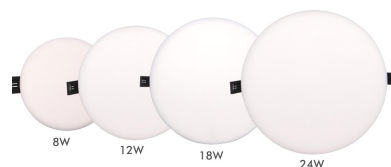

Complete with 1000mA driver.

Dimensions

Select color:
Daylight - Cool white - Warm white

3000K 4000K 6000K

QUASAR
LED Downlight

8w LED

switch to
down light!

OSRAM
LEDs
Included

switch to down light!