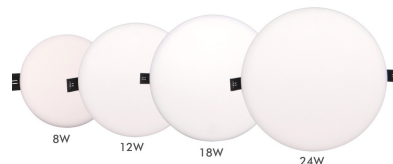

Complete with 1000mA driver.

Select color:
Daylight - Cool white - Warm white
3000K 4000K 6000K

85 CRI

Dimensions

QUASAR
LED Downlight
8w LED

switch to
down light!

OSRAM
LEDs
Included

switch to down light!