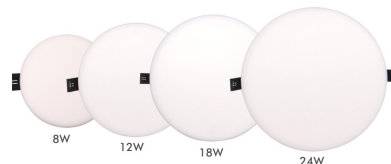

ESQUEMA DE INSTALACIÓN

GALERIA

Complete with 1000mA driver.

Select color:
Daylight - Cool white - Warm white
3000K 4000K 6000K

Dimensions

QUASAR
LED Downlight
8w LED

switch to
downlight!

OSRAM
LEDs
Included