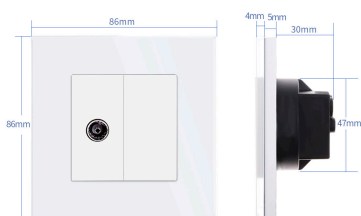

#### Dimensiones del producto

30x86x86mm

#### Características técnicas:

- Tipo de mecanismo: Toma TV
- Dimensiones: 45mm\*22mm EU standard
- Certificación: CE,ROHS

## Instalación

The wiring diagram of TV Socket

1. Strip off 15mm of the outside of coaxial cable, and turn back the wire net.

2. Strip off 12mm of the middle insulation of the wire and combine inside the carrying ring.

### STANDARD SIZE

Fits EU standard flush-mounted box