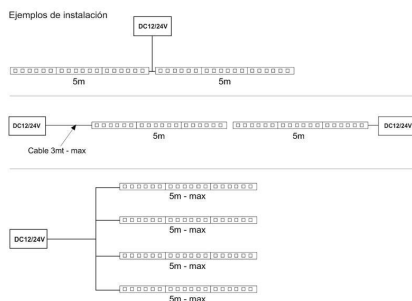

Instalación