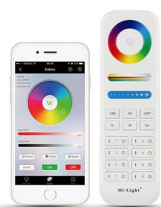

Wifi Compatible

LD1051357 LD1051356